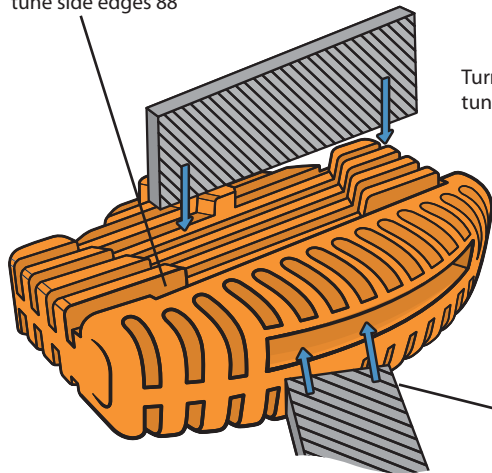

3117D POCKET I BASE & EDGE BEVELER w/DMT DIAMOND

88° or 89° SIDE EDGE or 1° BASE EDGE

Place file here to
tune side edges 88°

Turn tool over to
tune side edges 89°

Place file
here to tune
base edges 1°

Perfect for tuning or beveling edges on all skis and snowboards. Easy to use at home, in the shop or on the hill. Tune side edge 88° or 89° and base edge 1°.

Comes with 70 mm Blue DMT Diamond. Fits Medium coarse and fine files, sold separately.

TOOLS MFG. IN GERMANY

RUFFOLO, INC. 2926 75TH ST. KENOSHA, WI 53143 800-877-7025

VISIT THE FK/SKS TOOLS SITE
www.FKTOOLS-US.COM

3117D POCKET I BASE & EDGE BEVELER w/DMT DIAMOND

88° or 89° SIDE EDGE or 1° BASE EDGE

www.FKTOOLS-US.COM

Instructions for using the 3117D

Insert file into tool into the proper place for base or side edge beveling. To tune the side edge to the angle you desire place the tool on ski or snowboard with the angle arrow pointing at the base. It is usually best to pull the tool toward you. Notice the arrow on the file and insert it so that the file is inserted into tool with correct cutting direction.

3117 POCKET I BASE & EDGE BEVELER

This part of tool always runs on base of ski or snowboard, whether you are tuning the base or side edge.

see Tuning tips online at
www.fktools-us.com/tooltips.asp