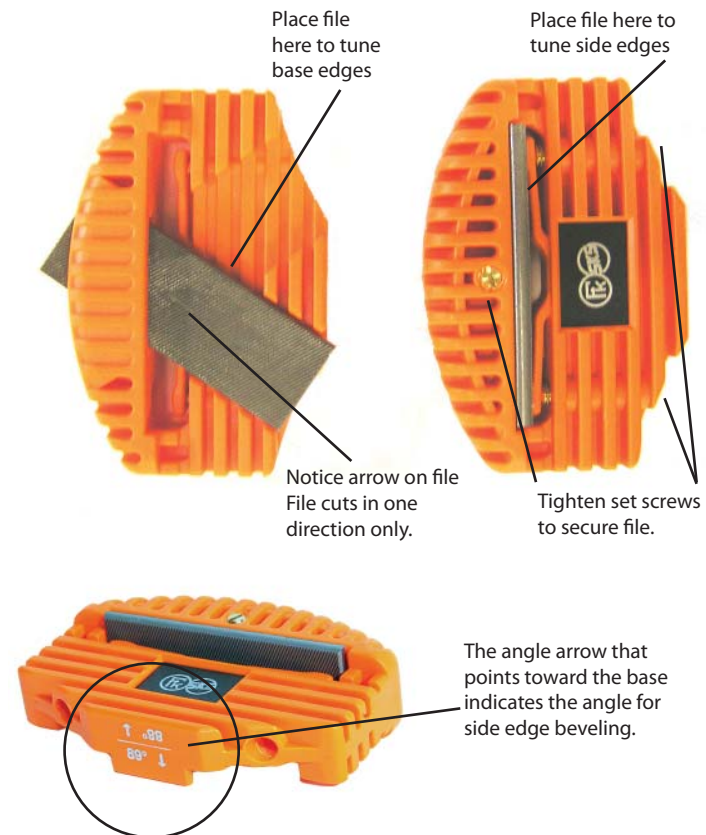

3117D POCKET I BASE & EDGE BEVELER w/DMT DIAMOND

88° or 89° SIDE EDGE or 1° BASE EDGE

www.FKTOOLS-US.COM

Instructions for using the 3117D

Insert file into tool into the proper place for base or side edge beveling. To tune the side edge to the angle you desire place the tool on ski or snowboard with the angle arrow pointing at the base. It is usually best to pull the tool toward you. Notice the arrow on the file and insert it so that the file is inserted into tool with correct cutting direction.

It is usually best to tune the base edge first. You want to just remove the scratches on the base edge.

To produce a new sharp corner work the side edge until enough material is removed to produce a sharp corner.

3117 POCKET I BASE & EDGE BEVELER

This part of tool always runs on base of ski or snowboard, whether you are tuning the base or side edge.

see Tuning tips online at
www.fktools-us.com/tooltips.asp