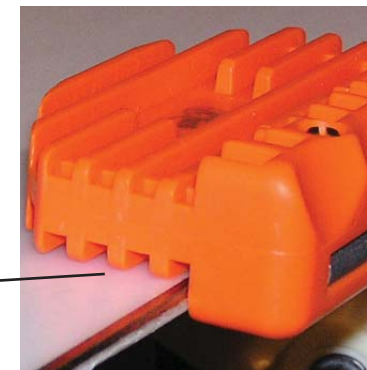

3117D POCKET I BASE & EDGE BEVELER w/DMT DIAMOND

88° or 89° SIDE EDGE or 1° BASE EDGE

Place file here to
tune side edges 88°

Turn tool over to
tune side edges 89°

Place file
here to tune
base edges 1°

Perfect for tuning or beveling edges on all skis and snowboards. Easy to use at home, in the shop or on the hill. Tune side edge 88° or 89° and base edge 1°.

3117D POCKET I BASE & EDGE BEVELER w/DMT DIAMOND

88° or 89° SIDE EDGE or 1° BASE EDGE

www.FKTOOLS-US.COM

Instructions for using the 3117D

Insert file into tool into the proper place for base or side edge beveling. To tune the side edge to the angle you desire place the tool on ski or snowboard with the angle arrow pointing at the base. It is usually best to pull the tool toward you. Notice the arrow on the file and insert it so that the file is inserted into tool with correct cutting direction.

⊕ The 3117 Pocket Tuner is designed to accept 70mm files and stones including the DMT 70mm Diamond Stones.

Replacement and optional files

- 3049 70mm Fine file
- 3200 70mm Medium file
- 3206 70mm Mill (Coarse) file
- 703G Green 1200 Grit DMT Diamond
- 703R Red 600 Grit DMT Diamond
- 703B Blue 325 Grit DMT Diamond
- 703K Black 220 Grit Diamond
- 703XX Silver 120 Grit Diamond
- 3212 70mm Tungsten Carbide file
- 3216 70mm Pro Tungsten Carbide file

3117 POCKET I BASE & EDGE BEVELER

This part of tool always runs on base of ski or snowboard, whether you are tuning the base or side edge.

see Tuning tips online at
www.fktools-us.com/tooltips.asp